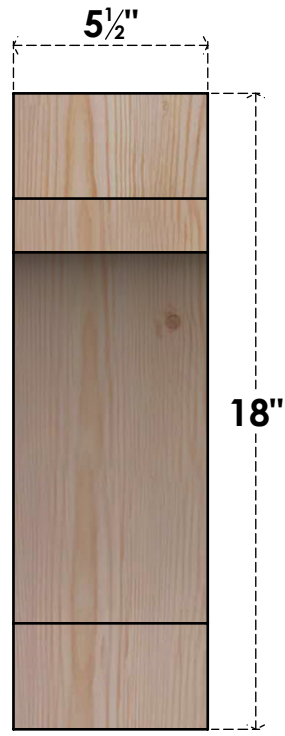

BRC06X14X18MRC00SDF

5 1/2"W X 14"D X 18"H MERCED SMOOTH BRACE, DOUGLAS FIR

SIDE

FRONT

EKENA MILLWORK
 2300 WEST MAIN ST.
 CLARKSVILLE, TX 75426
 TOLL FREE: 866-607-0453
 WWW.EKENAMILLWORK.COM

NOTES

1. INSTALLATION TO BE COMPLETED IN ACCORDANCE WITH MANUFACTURER'S SPECIFICATIONS.
2. DRAWING MAY NOT BE TO SCALE
3. THIS DRAWING IS INTENDED FOR DESIGN AND PLANNING PURPOSES ONLY.
4. ALL INFORMATION CONTAINED HEREIN WAS CURRENT AT THE TIME OF DEVELOPMENT BUT MUST BE REVIEWED AND APPROVED BY THE PRODUCT MANUFACTURER TO BE CONSIDERED ACCURATE.
5. PRODUCTS ARE NOT KILN DRIED. THIS ITEM IS UNIQUE AND WILL CONTAIN THE NATURAL VARIATIONS THAT THE WOOD SPECIES OFFERS. THIS MAY RESULT IN VARIATIONS UP TO 1/4"