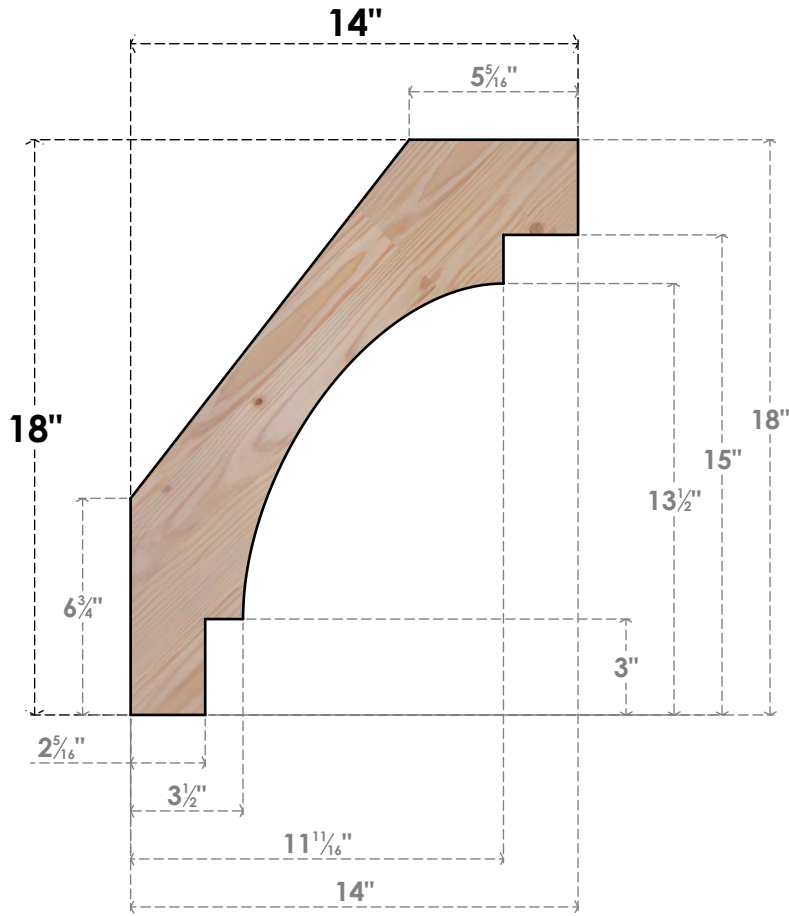

BRC06X14X18MRC00SDF

5 1/2"W X 14"D X 18"H MERCED SMOOTH BRACE, DOUGLAS FIR

SIDE

FRONT

EKENA MILLWORK
 2300 WEST MAIN ST.
 CLARKSVILLE, TX 75426
 TOLL FREE: 866-607-0453
 WWW.EKENAMILLWORK.COM

NOTES

1. INSTALLATION TO BE COMPLETED IN ACCORDANCE WITH MANUFACTURER'S SPECIFICATIONS.
2. DRAWING MAY NOT BE TO SCALE
3. THIS DRAWING IS INTENDED FOR DESIGN AND PLANNING PURPOSES ONLY.
4. ALL INFORMATION CONTAINED HEREIN WAS CURRENT AT THE TIME OF DEVELOPMENT BUT MUST BE REVIEWED AND APPROVED BY THE PRODUCT MANUFACTURER TO BE CONSIDERED ACCURATE.
5. PRODUCTS ARE NOT KILN DRIED. THIS ITEM IS UNIQUE AND WILL CONTAIN THE NATURAL VARIATIONS THAT THE WOOD SPECIES OFFERS. THIS MAY RESULT IN VARIATIONS UP TO 1/4"